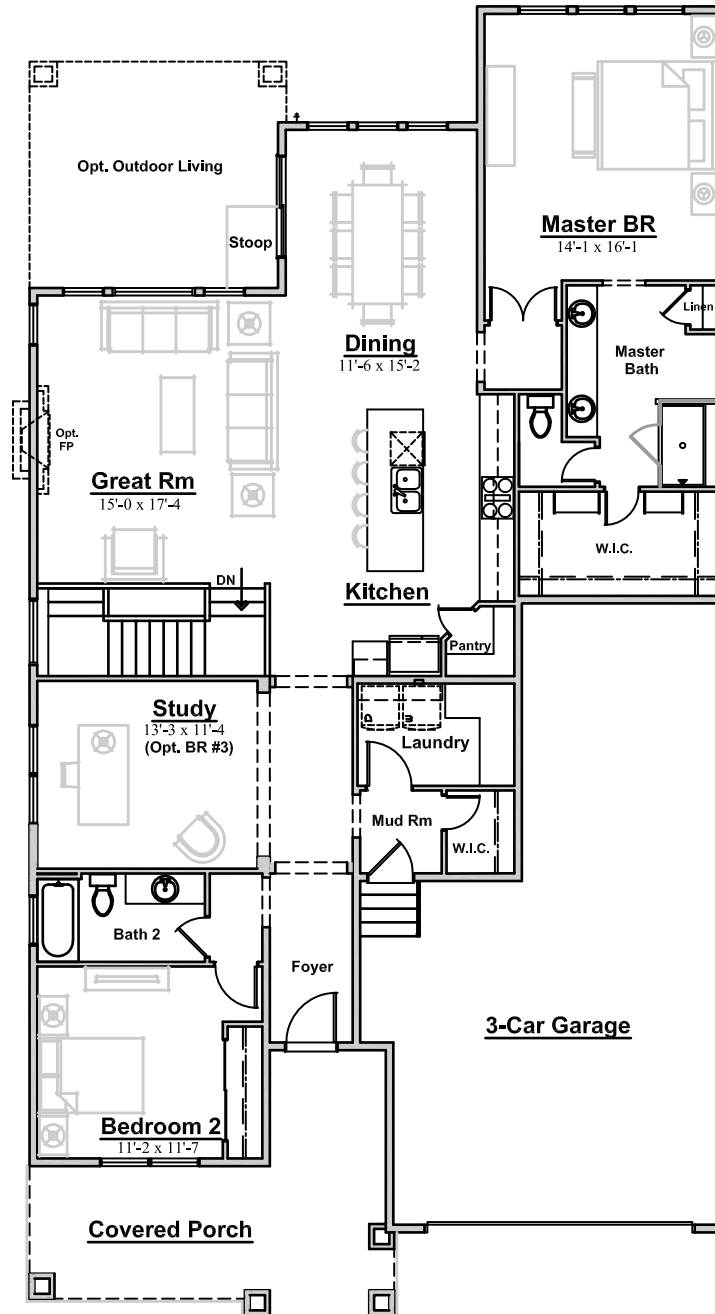

ranch | 2 bedrooms | 2 baths | home office | 3-car garage | 1978 square feet

PRELIMINARY

MAIN LEVEL

Contact Cory at 303.425.3304
www.remingtonhomes.net