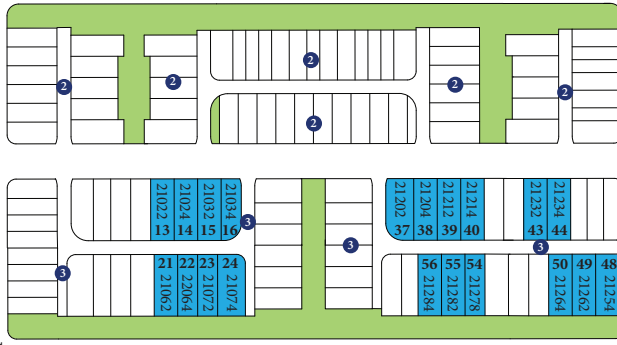

64th Avenue

63rd Avenue

62nd Avenue

61st Avenue

60th Avenue

59th Avenue

Lisbon Street

Malaya Street

Liverpool Street

Nepal Street

Nepal Court

Netherland Court

- Artist's concept only. Rendering subject to change without notice. 10/28/21.

PAINTED PRAIRIE PHASE II

David Weekley Homes