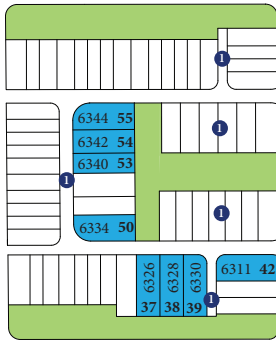

64th Avenue

63rd Avenue

62nd Avenue

61st Avenue

60th Avenue

59th Avenue

Lisbon Street

Malaya Street

Liverpool Street

Nepal Street

Nepal Court

Netherland Court

- Artist's concept only. Rendering subject to change without notice. 10/28/21.

PAINTED PRAIRIE PHASE II

David Weekley Homes